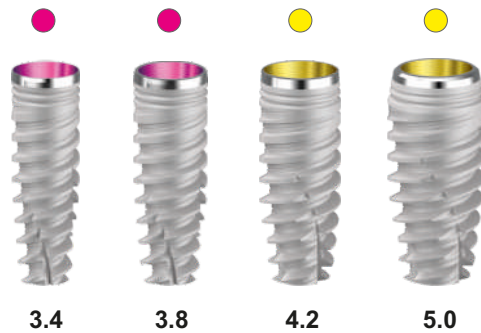

# CONICAL CONNECTION

**NARROW PLATINUM**

**REGULAR PLATINUM**

**IK platinum CC**  
FULL TREATMENT

**IA platinum CC**  
FULL TREATMENT

**ES Platinum CC**  
FULL TREATMENT